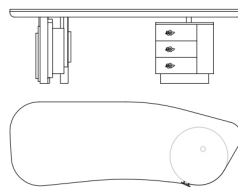

C.ANT.411.A

Desk

C.ANT.411.B

Desk

C.ANT.411.C

Desk

Standard features
L 300 D 225 H 77 cm
L 118.11 D 88.58 H 30.31 in

Standard features
L 300 D 90 H 77 cm
L 118.11 D 35.43 H 30.31 in

Standard features
L 300 D 171 H 77 cm
L 118.11 D 67.32 H 30.31 in

C.ANT.411.D

Desk

C.ANT.411.E

Desk

C.ANT.411.F

Desk

Standard features
L 240 D 171 H 77 cm
L 94.49 D 67.32 H 30.31 in