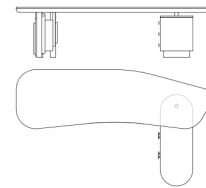

C.ANT.411.A

Desk

C.ANT.411.B

Desk

C.ANT.411.C

Desk

Standard features
L 300 D 225 H 77 cm
L 118.11 D 88.58 H 30.31 in

Standard features
L 300 D 90 H 77 cm
L 118.11 D 35.43 H 30.31 in

Standard features
L 300 D 171 H 77 cm
L 118.11 D 67.32 H 30.31 in

C.ANT.411.D

Desk

C.ANT.411.E

Desk

C.ANT.411.F

Desk

Standard features
L 240 D 171 H 77 cm
L 94.49 D 67.32 H 30.31 in