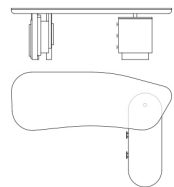

C.ANT.411.A

Desk

C.ANT.411.B

Desk

C.ANT.411.C

Desk

Standard features
L 300 D 225 H 77 cm
L 118.11 D 88.58 H 30.31 in

Standard features
L 300 D 90 H 77 cm
L 118.11 D 35.43 H 30.31 in

Standard features
L 300 D 171 H 77 cm
L 118.11 D 67.32 H 30.31 in

C.ANT.411.D

Desk

C.ANT.411.E

Desk

C.ANT.411.F

Desk

Standard features
L 240 D 171 H 77 cm
L 94.49 D 67.32 H 30.31 in

Standard features
L 240 D 87 H 77 cm
L 94.49 D 34.25 H 30.31 in

Standard features
L 200 D 89 H 77 cm
L 78.74 D 35.04 H 30.31 in

Antigua

HOME OFFICE

UPHOLSTERY

Leather cat. A

Leather cat. B

See the detailed files in the "Technical information" section