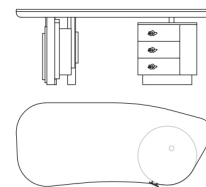

C.ANT.411.A

Desk

C.ANT.411.B

Desk

C.ANT.411.C

Desk

Standard features
L 300 D 225 H 77 cm
L 118.11 D 88.58 H 30.31 in

Standard features
L 300 D 90 H 77 cm
L 118.11 D 35.43 H 30.31 in

Standard features
L 300 D 171 H 77 cm
L 118.11 D 67.32 H 30.31 in

C.ANT.411.D

Desk

C.ANT.411.E

Desk

C.ANT.411.F

Desk

Standard features
L 240 D 171 H 77 cm
L 94.49 D 67.32 H 30.31 in

Standard features
L 240 D 87 H 77 cm
L 94.49 D 34.25 H 30.31 in

Standard features
L 200 D 89 H 77 cm
L 78.74 D 35.04 H 30.31 in

Antigua

HOME OFFICE

UPHOLSTERY

Leather cat. A

Leather cat. B

See the detailed files in the "Technical information" section