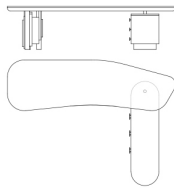

Antigua

HOME OFFICE

Desk with structure composed of top and two bases.

One base made of iron tubes of different sizes in round and square sections, in the single or combined finishings from the collection. RC monogram engraved on the upper end of one of the tubes.

One base with three drawers in curved multilayer wood, veneered in glossy Grey or Rose Carbalho or in Eucalyptus Frisé, or with glossy lacquered finishing from the collection. Drawers with inner cover in microfibre anthracite colour. Jewel handles in lost-wax cast brass, gold finishing with patina.

Top in multilayer wood, HDF and MDF, veneered in glossy Grey or Rose Carbalho or in Eucalyptus Frisé, or with glossy lacquered finishing from the collection.

Lower part of the top covered in plain leather from the collection.

C.ANT.411.A

Desk