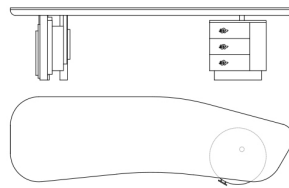

C.ANT.411.A

Desk

C.ANT.411.B

Desk

C.ANT.411.C

Desk

Standard features
L 300 D 225 H 77 cm
L 118.11 D 88.58 H 30.31 in

Standard features
L 300 D 90 H 77 cm
L 118.11 D 35.43 H 30.31 in

Standard features
L 300 D 171 H 77 cm
L 118.11 D 67.32 H 30.31 in

C.ANT.411.D

Desk

C.ANT.411.E

Desk

C.ANT.411.F

Desk

Standard features
L 240 D 171 H 77 cm
L 94.49 D 67.32 H 30.31 in