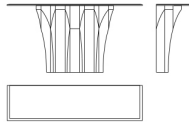

Soho

CONSOLES

Soho

CONSOLES

Console with base in metal in the finishings from the collection. Top in bevelled clear, bronzed or smoked glass.

Console must be fixed to the wall.

C.SOH.521.A

Console

Standard features

L 170 D 44 H 85 cm

L 66.93 D 17.32 H 33.46 in

Soho

CONSOLES

STRUCTURE

Metal

Black
Chrome