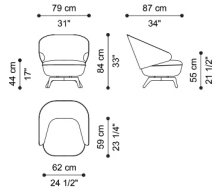

C.KEY.221.A

Swivel armchair

Standard features

L 79 D 87 H 84 cm

L 31.1 D 34.25 H 33.07 in