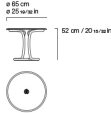

Yoa

SIDE/CENTRAL TABLES

Side table with structure in cast brass, created with the sand casting technique, then chiselled and brushed by hand.

Top in clear, bronzed or smoked glass with sandblasted RC monogram.

C.YOA.232.A

Side table

Standard features
dia 65 cm H 52 cm
dia 25.59 in H 20.47 in

Yoa

SIDE/CENTRAL TABLES

STRUCTURE