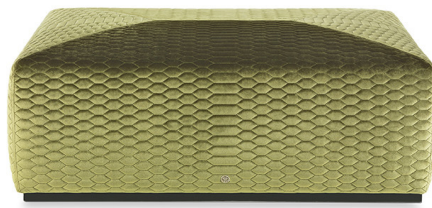

# Hera

POUF/STOOLS

Elegant and modern lines for the Hera pouf, upholstered with precious silk printed with typical Roberto Cavalli patterns.

## POUF/STOOLS

Pouf with structure in poplar wood and foam. Upholstery in hexagonal quilted fabric or leather from the collection.  
Base in MDF lacquered matt Black.

C.HER.222.A

Pouf

Standard features

L 52 D 52 H 48 cm  
L 20.47 D 20.47 H 18.9 in

C.HER.222.B

Pouf

Standard features

L 80 D 80 H 40 cm  
L 31.5 D 31.5 H 15.75 in

C.HER.222.C

Pouf

Standard features

L 120 D 50 H 40 cm  
L 47.24 D 19.69 H 15.75 in