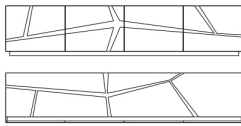

Interior covered in microfibre with glass shelves.

C.TON.114.A

Sideboard

C.TON.113.A

Sideboard

Standard features
L 240 D 50 H 50 cm
L 94.49 D 19.69 H 19.69 in

Standard features
L 240 D 50 H 85 cm
L 94.49 D 19.69 H 33.46 in