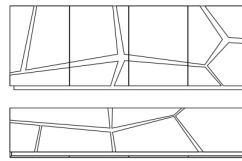

Interior covered in microfibre with glass shelves.

C.TON.114.A

Sideboard

C.TON.113.A

Sideboard

Standard features
L 240 D 50 H 50 cm
L 94.49 D 19.69 H 19.69 in

Standard features
L 240 D 50 H 85 cm
L 94.49 D 19.69 H 33.46 in