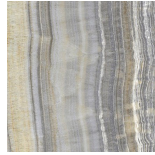

STRUCTURE

Porcelain Gres

Black
Porcelain
Gres

Ivory
Porcelain
Gres

Grey
Porcelain
Gres

Metal

Brushed
Gold

Tonga

DAY UNITS

OPTIONALS STRUCTURE

Glossy gold
metal inserts