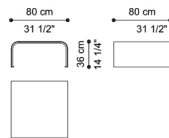

## SIDE/CENTRAL TABLES

Set of two central tables.

Higher element with structure in calendered iron with laser-cut animal design, in the brushed finishings from the collection.

Lower element in curved multilayer wood veneered in essence from the collection, or lacquered in the finishings from the collection.

Brass plate with RC monogram on table side.

C.WAT.231.A

Central table

C.WAT.231.B

Central table

Standard features

L 140 D 74 H 25 cm  
L 55.12 D 29.13 H 9.84 in

Standard features

L 80 D 80 H 36 cm  
L 31.5 D 31.5 H 14.17 in