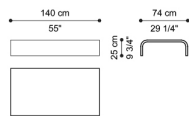

Brass plate with RC monogram on table side.

C.WAT.231.A

Central table

C.WAT.231.B

Central table

Standard features

L 140 D 74 H 25 cm  
L 55.12 D 29.13 H 9.84 in

Standard features

L 80 D 80 H 36 cm  
L 31.5 D 31.5 H 14.17 in