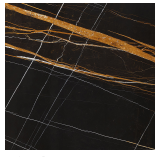

Pumpkin

SIDE/CENTRAL TABLES

Pumpkin

SIDE/CENTRAL TABLES

Side table with structure in metal in the finishings from the collection. Top in multilayer wood veneered in glossy Oak Dyed Wengé, or in bevelled natural, bronzed or smoked mirror, or in marble from the collection. Available on demand in onyx from the collection.

Wood

Oak
Veneered
Dyed Wengé

Mirror

Natural
Mirror

Bronzed
Mirror

Smoked
Mirror

Marble

Black
Marquinia

Black & Gold

Emperador
Dark

Travertino
Navona

Bianco
Carrara

Sahara Noir

Bamboo

Silk
Georgette
Blue

Versylis

Statuario
Venato

Onyx

White Onyx

Verde Giada
Onyx

Grey Onyx

Emerald
Onyx