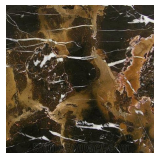

Pumpkin

SIDE/CENTRAL TABLES

Pumpkin

SIDE/CENTRAL TABLES

Side table with structure in metal in the finishings from the collection. Top in multilayer wood veneered in glossy Oak Dyed Wengé, or in bevelled natural, bronzed or smoked mirror, or in marble from the collection. Available on demand in onyx from the collection.

STRUCTURE

Metal

Black
Chrome

Chrome

Gold

Brushed
Gold

Brushed
Bronze

Brushed
Dark Bronze

Wood

Oak
Veneered
Dyed Wengé

Mirror

Natural
Mirror

Bronzed
Mirror

Smoked
Mirror

Marble

Black
Marquinia

Black & Gold

Emperador
Dark

Travertino
Navona

Bianco
Carrara

Sahara Noir

Bamboo

Silk
Georgette
Blue

Versylis