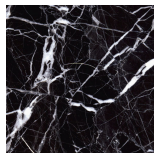

Pumpkin

SIDE/CENTRAL TABLES

Pumpkin

SIDE/CENTRAL TABLES

Side table with structure in metal in the finishings from the collection. Top in multilayer wood veneered in glossy Oak Dyed Wengé, or in bevelled natural, bronzed or smoked mirror, or in marble from the collection. Available on demand in onyx from the collection.

STRUCTURE

Metal

Black
Chrome

Chrome

Gold

Brushed
Gold

Brushed
Bronze

Brushed
Dark Bronze

Wood

Oak
Veneered
Dyed Wengé

Mirror

Natural
Mirror

Bronzed
Mirror

Smoked
Mirror

Marble

Black
Marquinia

Black & Gold

Emperador
Dark

Travertino
Navona

Bianco
Carrara

Sahara Noir

Bamboo

Silk
Georgette
Blue

Versylis