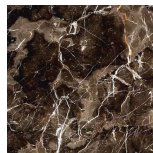

Pumpkin

SIDE/CENTRAL TABLES

Pumpkin

SIDE/CENTRAL TABLES

Side table with structure in metal in the finishings from the collection. Top in multilayer wood veneered in glossy Oak Dyed Wengé, or in bevelled natural, bronzed or smoked mirror, or in marble from the collection. Available on demand in onyx from the collection.

STRUCTURE

Metal

Black
Chrome

Chrome

Gold

Brushed
Gold

Brushed
Bronze

Brushed
Dark Bronze

Wood

Oak
Veneered
Dyed Wengé

Mirror

Natural
Mirror

Bronzed
Mirror

Smoked
Mirror

Marble

Black
Marquinia

Black & Gold

Emperador
Dark

Travertino
Navona

Bianco
Carrara

Sahara Noir

Bamboo

Silk
Georgette
Blue

Versylis