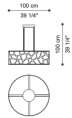

Sioraf

CHANDELIERS

Sioraf

CHANDELIERS

Chandelier with brass structure available in gold or dark bronze finishing for Sioraf only. Shade col. ivory.

C.SIO.611.A

Chandelier

Standard features
dia 100 cm H 100 cm
dia 39.37 in H 39.37 in

C.SIO.611.C

Chandelier

Standard features
dia 20 cm H 57 cm
dia 7.87 in H 22.44 in

C.SIO.611.B

Ceiling lamp

Standard features
dia 20 cm H 47 cm
dia 7.87 in H 18.5 in