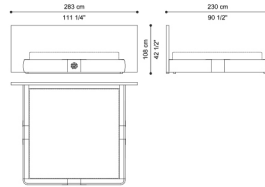

C.MOE.312.B

Bed for mattress 200 x 200
cm

Standard features

L 263 D 230 H 108 cm
L 103.54 D 90.55 H 42.52 in

Standard features

L 283 D 230 H 108 cm
L 111.42 D 90.55 H 42.52 in