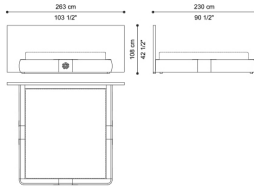

Morne

BEDS

Bed with headboard in honeycomb (solid tulip wood, honeycomb, MDF) veneered in essence from the collection, or lacquered in the finishings from the collection.

Optional headboard cushions with core in aluminium and high density expansive polyurethane foam. Upholstery in fabric or leather from the collection.

Bed frame in multilayer fir wood and Masonite, with padding in foam rubber. Upholstery in fabric or leather from the collection. Optional RC Snake embroidery or JC7 RC brass plate in gold or platinum finishings on the front part of the bed frame.

C.MOE.312.A

Bed for mattress 180 x 200
cm