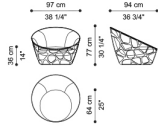

Sioraf

ARMCHAIRS

Armchair with seat cushion in poplar wood and foam.
Upholstery in fabric or leather from the collection. Metal
base in gold or dark bronze finishing for Sioraf collection
only.

C.SIO.221.A

Armchair

Standard features
L 97 D 94 H 77 cm
L 38.19 D 37.01 H 30.31 in