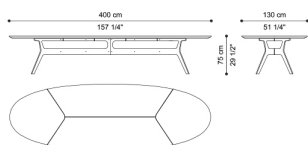

Lower part of the top in bevelled MDF with matt finishing.

Brass plate with RC monogram at the bottom of the base.

Optional base covering in leather.

C.COO.124.A

Dining table

Standard features  
L 400 D 130 H 75 cm  
L 157.48 D 51.18 H 29.53 in

C.COO.124.B

Dining table

Standard features  
L 350 D 130 H 75 cm  
L 137.8 D 51.18 H 29.53 in

C.COO.124.C

Dining table

Standard features  
L 300 D 130 H 75 cm  
L 118.11 D 51.18 H 29.53 in

C.COO.124.D

Dining table

Standard features  
L 250 D 120 H 75 cm  
L 98.43 D 47.24 H 29.53 in