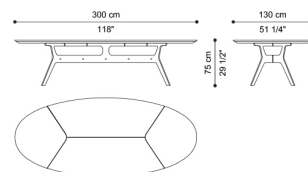

Lower part of the top in bevelled MDF with matt finishing.

Brass plate with RC monogram at the bottom of the base.

Optional base covering in leather.

C.COO.124.A

Dining table

Standard features  
L 400 D 130 H 75 cm  
L 157.48 D 51.18 H 29.53 in

C.COO.124.B

Dining table

Standard features  
L 350 D 130 H 75 cm  
L 137.8 D 51.18 H 29.53 in

C.COO.124.C

Dining table

Standard features  
L 300 D 130 H 75 cm  
L 118.11 D 51.18 H 29.53 in

C.COO.124.D

Dining table

Standard features  
L 250 D 120 H 75 cm  
L 98.43 D 47.24 H 29.53 in