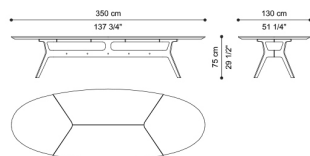

Lower part of the top in bevelled MDF with matt finishing.

Brass plate with RC monogram at the bottom of the base.

Optional base covering in leather.

C.COO.124.A

Dining table

Standard features  
L 400 D 130 H 75 cm  
L 157.48 D 51.18 H 29.53 in

C.COO.124.B

Dining table

Standard features  
L 350 D 130 H 75 cm  
L 137.8 D 51.18 H 29.53 in

C.COO.124.C

Dining table

Standard features  
L 300 D 130 H 75 cm  
L 118.11 D 51.18 H 29.53 in

C.COO.124.D

Dining table

Standard features  
L 250 D 120 H 75 cm  
L 98.43 D 47.24 H 29.53 in