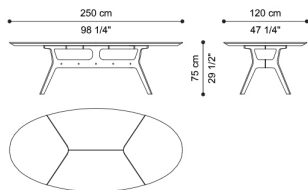

Lower part of the top in bevelled MDF with matt finishing.

Brass plate with RC monogram at the bottom of the base.

Optional base covering in leather.

C.COO.124.A

Dining table

Standard features  
L 400 D 130 H 75 cm  
L 157.48 D 51.18 H 29.53 in

C.COO.124.B

Dining table

Standard features  
L 350 D 130 H 75 cm  
L 137.8 D 51.18 H 29.53 in

C.COO.124.C

Dining table

Standard features  
L 300 D 130 H 75 cm  
L 118.11 D 51.18 H 29.53 in

C.COO.124.D

Dining table

Standard features  
L 250 D 120 H 75 cm  
L 98.43 D 47.24 H 29.53 in