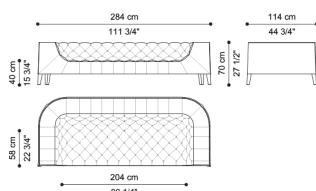

L 320 D 114 H 70 cm
L 125.98 D 44.88 H 27.56 in

C.BLA.211.B

3-seater sofa

Standard features

L 284 D 114 H 70 cm
L 111.81 D 44.88 H 27.56 in

C.BLA.211.C

2-seater sofa

Standard features

L 230 D 114 H 70 cm
L 90.55 D 44.88 H 27.56 in

C.BLA.221.A

Armchair

Standard features

L 158 D 114 H 70 cm
L 62.2 D 44.88 H 27.56 in

Blake

SOFAS

UPHOLSTERY