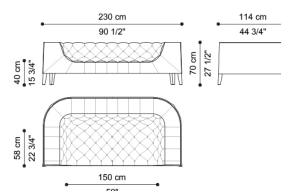

L 320 D 114 H 70 cm
L 125.98 D 44.88 H 27.56 in

C.BLA.211.B

3-seater sofa

Standard features

L 284 D 114 H 70 cm
L 111.81 D 44.88 H 27.56 in

C.BLA.211.C

2-seater sofa

Standard features

L 230 D 114 H 70 cm
L 90.55 D 44.88 H 27.56 in

C.BLA.221.A

Armchair

Standard features

L 158 D 114 H 70 cm
L 62.2 D 44.88 H 27.56 in

Blake

SOFAS

UPHOLSTERY