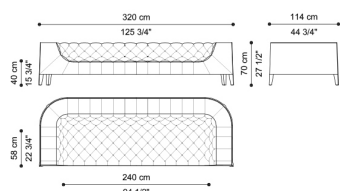

Blake

SOFAS

Sofa with structure in poplar wood and foam. Upholstery in fabric or leather from the collection. Metal feet in the finishings from the collection.

C.BLA.211.A

4-seater sofa

Standard features

L 320 D 114 H 70 cm
L 125.98 D 44.88 H 27.56 in