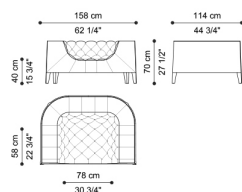

L 320 D 114 H 70 cm
L 125.98 D 44.88 H 27.56 in

C.BLA.211.B

3-seater sofa

Standard features

L 284 D 114 H 70 cm
L 111.81 D 44.88 H 27.56 in

C.BLA.211.C

2-seater sofa

Standard features

L 230 D 114 H 70 cm
L 90.55 D 44.88 H 27.56 in

C.BLA.221.A

Armchair

Standard features

L 158 D 114 H 70 cm
L 62.2 D 44.88 H 27.56 in

Blake

SOFAS

UPHOLSTERY