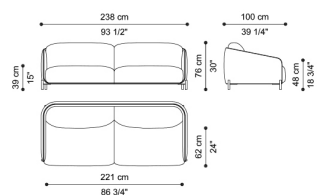

3-seater sofa

C.CLI.211.B

2-seater sofa

Standard features

L 283 D 100 H 76 cm
L 111.42 D 39.37 H 29.92 in

Standard features

L 238 D 100 H 76 cm
L 93.7 D 39.37 H 29.92 in

Clifton