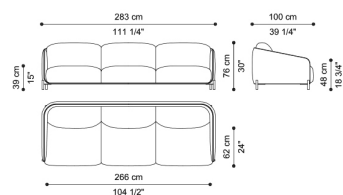

Clifton

SOFAS

Sofa with structure in solid poplar and fir wood with Masonite. Upholstery in fabric or leather from the collection. Leather version available also with "Spiga" quilting on the interior and exterior of the structure.

Under-seat frame in iron with elastic webbing that guarantees springiness.

Seat in variable thickness high density expansive polyurethane foam. Upholstery in fabric or leather from the collection (silk excluded).

Back cushions in goose down. Upholstery in fabric or leather from the collection.

Feet in laser-cut metal in the finishings from the collection. Brass plates with RC monogram located on the feet.

C.CLI.211.A

3-seater sofa