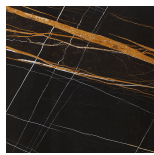

Sahara

SIDE/CENTRAL TABLES

A design table with pure and essential lines. Extremely versatile, it is available in a variety of shapes and finishings.

Sahara

SIDE/CENTRAL TABLES

Side table with structure in laser-cut and calendered sheet iron, in the finishings from the collection.

Sahara

SIDE/CENTRAL TABLES

STRUCTURE

Metal

Black
Chrome

Chrome

Gold

Brushed
Gold

Brushed
Bronze

Brushed
Dark Bronze

Mirror

Natural
Mirror

Bronzed
Mirror

Smoked
Mirror

Marble

Black
Marquinia

Sahara
Noir