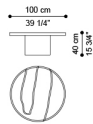

Sahara

SIDE/CENTRAL TABLES

A design table with pure and essential lines. Extremely versatile, it is available in a variety of shapes and finishings.

Sahara

SIDE/CENTRAL TABLES

Side table with structure in laser-cut and calendered sheet iron, in the finishings from the collection.

Brass plate with RC monogram at the bottom of the base.

C.SAH.232.B

Side table

C.SAH.232.C

Side table

Standard features
dia 100 cm H 40 cm
dia 39.37 in H 15.75 in

Standard features
dia 55 cm H 53 cm
dia 21.65 in H 20.87 in