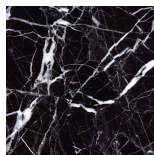

Sahara

SIDE/CENTRAL TABLES

STRUCTURE

Metal

Black
Chrome

Chrome

Gold

Brushed
Gold

Brushed
Bronze

Brushed
Dark Bronze

Mirror

Natural
Mirror

Bronzed
Mirror

Smoked
Mirror

Marble

Black
Marquinia