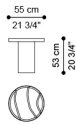

Brass plate with RC monogram at the bottom of the base.

C.SAH.232.B

Side table

C.SAH.232.C

Side table

Standard features
dia 100 cm H 40 cm
dia 39.37 in H 15.75 in

Standard features
dia 55 cm H 53 cm
dia 21.65 in H 20.87 in