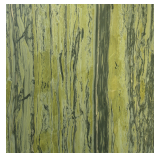

Ragali

SIDE/CENTRAL TABLES

Ragali

SIDE/CENTRAL TABLES

Central table with wooden base with Antique Bronze finishing. Top in marble from the collection. Available on demand in onyx from the collection.

C.RAG.231.A

Marble

Black
Marquina

Black & Gold

Emperador
Dark

Travertino
Navona

Bianco
Carrara

Sahara Noir

Bamboo

Silk
Georgette
Blue

Versylis

Statuario
Venato

Onyx

White Onyx

Verde Giada
Onyx

Grey Onyx

Emerald
Onyx