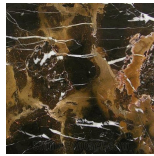

Ragali

SIDE/CENTRAL TABLES

Ragali

SIDE/CENTRAL TABLES

Central table with wooden base with Antique Bronze finishing. Top in marble from the collection. Available on demand in onyx from the collection.

C.RAG.231.A

C.RAG.231.D

Central table

Standard features
L 158 D 89 H 45 cm
L 62.2 D 35.04 H 17.72 in

Ragali

SIDE/CENTRAL TABLES

STRUCTURE

Wood

Antique
Bronze

Marble

Black
Marquina

Black & Gold

Emperador
Dark

Travertino
Navona

Bianco
Carrara

Sahara Noir

Bamboo

Silk
Georgette
Blue

Versylis

Statuario
Venato

Onyx

White Onyx

Verde Giada
Onyx

Grey Onyx

Emerald
Onyx