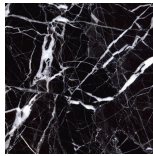

C.RAG.231.D

Central table

Standard features
L 158 D 89 H 45 cm
L 62.2 D 35.04 H 17.72 in

Ragali

SIDE/CENTRAL TABLES

STRUCTURE

Wood

Antique
Bronze

Marble

Black
Marquina

Black & Gold

Emperador
Dark

Travertino
Navona

Bianco
Carrara

Sahara Noir

Bamboo