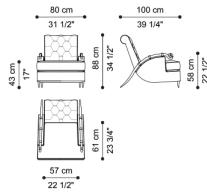

C.SNA.221.A

Armchair

Standard features

L 80 D 100 H 88 cm

L 31.5 D 39.37 H 34.65 in

Snake

ARMCHAIRS

UPHOLSTERY