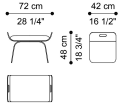

C.IRA.022.A

bench

Standard features

L 72 D 42 H 48 cm

L 28.35 D 16.54 H 18.9 in