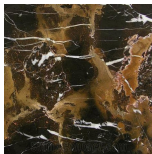

Sioraf

SIDE/CENTRAL TABLES

Side table with metal base in gold or dark bronze finishing for Sioraf collection only. Top in multilayer wood in essence from the collection, or in bevelled clear, bronzed or smoked glass, or in marble from the collection. Available on demand in onyx from the collection.

STRUCTURE

Glass

Clear Glass

Bronzed Glass

Smoked Glass

Wood

Oak Veneered Dyed Wengé

Rose Carbalho Veneered

Grey Carbalho Veneered

Eucalyptus Frisé Veneered

Marble

Black Marquinia

Black & Gold

Emperador Dark

Travertino Navona

Bianco Carrara

Sahara Noir

Bamboo

Silk Georgette Blue

Versylis

Statuario Venato

Onyx

White Onyx

Verde Giada Onyx