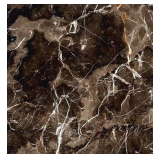

Sioraf

SIDE/CENTRAL TABLES

Side table with metal base in gold or dark bronze finishing for Sioraf collection only. Top in multilayer wood in essence from the collection, or in bevelled clear, bronzed or smoked glass, or in marble from the collection. Available on demand in onyx from the collection.

STRUCTURE

Glass

Clear Glass

Bronzed Glass

Smoked Glass

Wood

Oak Veneered Dyed Wengé

Rose Carbalho Veneered

Grey Carbalho Veneered

Eucalyptus Frisé Veneered

Marble

Black Marquinia

Black & Gold

Emperador Dark

Travertino Navona

Bianco Carrara

Sahara Noir

Bamboo

Silk Georgette Blue

Versylis

Statuario Venato

Onyx

White Onyx

Verde Giada Onyx