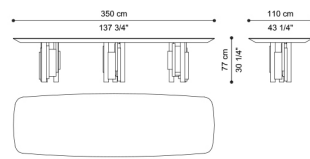

C.ANT.122.A

Rectangular dining table

Standard features  
L 400 D 110 H 77 cm  
L 157.48 D 43.31 H 30.31 in

C.ANT.122.B

Rectangular dining table

Standard features  
L 350 D 110 H 77 cm  
L 137.8 D 43.31 H 30.31 in

C.ANT.122.C

Rectangular dining table

Standard features  
L 300 D 110 H 77 cm  
L 118.11 D 43.31 H 30.31 in

C.ANT.122.D

Rectangular dining table

Standard features  
L 250 D 110 H 77 cm  
L 98.43 D 43.31 H 30.31 in