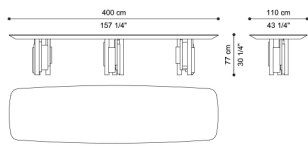

C.ANT.122.A

Rectangular dining table

Standard features  
L 400 D 110 H 77 cm  
L 157.48 D 43.31 H 30.31 in

C.ANT.122.B

Rectangular dining table

Standard features  
L 350 D 110 H 77 cm  
L 137.8 D 43.31 H 30.31 in

C.ANT.122.C

Rectangular dining table

Standard features  
L 300 D 110 H 77 cm  
L 118.11 D 43.31 H 30.31 in

C.ANT.122.D

Rectangular dining table

Standard features  
L 250 D 110 H 77 cm  
L 98.43 D 43.31 H 30.31 in