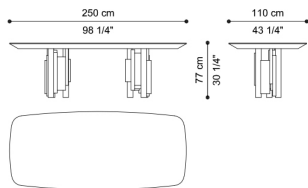

C.ANT.122.A

Rectangular dining table

Standard features  
L 400 D 110 H 77 cm  
L 157.48 D 43.31 H 30.31 in

C.ANT.122.B

Rectangular dining table

Standard features  
L 350 D 110 H 77 cm  
L 137.8 D 43.31 H 30.31 in

C.ANT.122.C

Rectangular dining table

Standard features  
L 300 D 110 H 77 cm  
L 118.11 D 43.31 H 30.31 in

C.ANT.122.D

Rectangular dining table

Standard features  
L 250 D 110 H 77 cm  
L 98.43 D 43.31 H 30.31 in