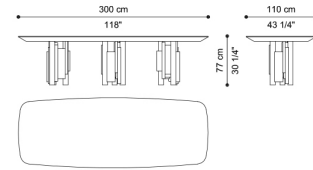

C.ANT.122.A

Rectangular dining table

Standard features  
L 400 D 110 H 77 cm  
L 157.48 D 43.31 H 30.31 in

C.ANT.122.B

Rectangular dining table

Standard features  
L 350 D 110 H 77 cm  
L 137.8 D 43.31 H 30.31 in

C.ANT.122.C

Rectangular dining table

Standard features  
L 300 D 110 H 77 cm  
L 118.11 D 43.31 H 30.31 in

C.ANT.122.D

Rectangular dining table

Standard features  
L 250 D 110 H 77 cm  
L 98.43 D 43.31 H 30.31 in