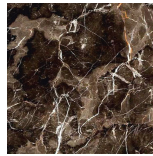

Sioraf

CONSOLES

Console with metal base in gold or dark bronze finishing for Sioraf collection only. Top in bevelled clear, bronzed or smoked glass, or in marble from the collection. Available on demand in onyx from the collection.

Glass

Clear Glass

Bronzed Glass

Smoked Glass

Marble

Black Marquina

Black & Gold

Emperador Dark

Travertino Navona

Bianco Carrara

Sahara Noir

Bamboo

Silk Georgette Blue

Versylis

Statuario Venato

Onyx