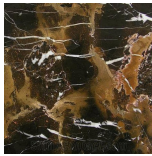

Sioraf

CONSOLES

The distinctive element of Sioraf console is undoubtedly the base made of cast brass, hand-chiselled by an expert craftsman and gold-plated, whose design recalls the giraffe pattern, typical of the brand. A piece of furniture that boasts a special artistic value and perfect to be combined with other elements of the collection to create a charming setting with glam-chic appeal.

Sioraf

CONSOLES

Console with metal base in gold or dark bronze finishing for Sioraf collection only. Top in bevelled clear, bronzed or smoked glass, or in marble from the collection. Available on demand in onyx from the collection.

Glass

Clear Glass

Bronzed Glass

Smoked Glass

Marble

Black Marquina

Black & Gold

Emperador Dark

Travertino Navona

Bianco Carrara

Sahara Noir

Bamboo

Silk Georgette Blue

Versylis

Statuario Venato

Onyx