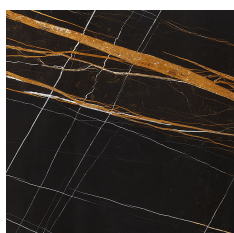

Dining table with structure in beech wood.

Top in Sahara Noir marble. Profile in metal in Brushed Bronze finishing.

Legs in Black Lacquered finishing with details in Brushed Bronze Lacquered finishing.

Optional Lazy Susan in aluminium with Brushed Bronze finishing.

DINING TABLES

Dining table with structure in beech wood.

Top in marble from the collection or in wood veneered in Tay Dyed Smokey Grey. Profile in metal in Brushed Bronze finishing.

Legs in Black Lacquered finishing with details in Brushed Bronze Lacquered finishing.

Damasco marble

Black Marquinia
marble

Black and Gold
marble

Emperador Dark
marble

Sahara Noir marble

Travertino marble

Tay Veneered Dyed
Smokey Grey

STRUCTURE

Black Lacquered

Brushed Bronze
Lacquered