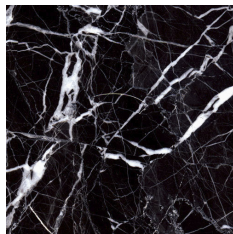

DINING TABLES

Dining table with structure in beech wood.

Top in marble from the collection or in wood veneered in Tay Dyed Smokey Grey. Profile in metal in Brushed Bronze finishing.

Legs in Black Lacquered finishing with details in Brushed Bronze Lacquered finishing.

Optional Lazy Susan in aluminium with Brushed Bronze finishing.

F.MAF.121.A

Dining table

Standard features

dia 200 H 75 cm
dia 78.74 H 29.53 in

F.MAF.121.B

Dining table

Standard features

dia 180 H 75 cm
dia 70.87 H 29.53 in

F.MAF.121.C

Dining table

Standard features

dia 160 H 75 cm
dia 62.99 H 29.53 in

DINING TABLES

TOP

Bianco Carrara
marble

Damasco marble

Black Marquinia
marble

Black and Gold
marble

Emperador Dark
marble

Sahara Noir marble

Travertino marble

Tay Veneered Dyed
Smokey Grey

STRUCTURE