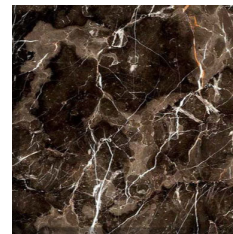

DINING TABLES

Dining table with structure in beech wood.

Top in marble from the collection or in wood veneered in Tay Dyed Smokey Grey. Profile in metal in Brushed Bronze finishing.

Legs in Black Lacquered finishing with details in Brushed Bronze Lacquered finishing.

Optional Lazy Susan in aluminium with Brushed Bronze finishing.

F.MAF.121.A

Dining table

Standard features

dia 200 H 75 cm
dia 78.74 H 29.53 in

F.MAF.121.B

Dining table

Standard features

dia 180 H 75 cm
dia 70.87 H 29.53 in

F.MAF.121.C

Dining table

Standard features

dia 160 H 75 cm
dia 62.99 H 29.53 in

DINING TABLES

TOP

Bianco Carrara
marble

Damasco marble

Black Marquinia
marble

Black and Gold
marble

Emperador Dark
marble

Sahara Noir marble

Travertino marble

Tay Veneered Dyed
Smokey Grey

STRUCTURE