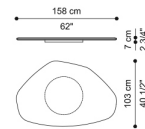

C.TUK.231.A

Central table

Standard features  
L 139 D 81 H 13 cm  
L 54.72 D 31.89 H 5.12 in

C.TUK.231.B

Central table

Standard features  
L 130 D 88 H 19 cm  
L 51.18 D 34.65 H 7.48 in

C.TUK.231.C

Central table

Standard features  
L 158 D 103 H 7 cm  
L 62.2 D 40.55 H 2.76 in

C.TUK.231.D

Central table

Standard features  
L 139 D 81 H 29 cm  
L 54.72 D 31.89 H 11.42 in

C.TUK.231.E

Central table

Standard features  
L 130 D 88 H 37 cm  
L 51.18 D 34.65 H 14.57 in

C.TUK.231.F

Central table

Standard features  
L 158 D 103 H 21 cm  
L 62.2 D 40.55 H 8.27 in