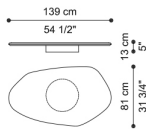

C.TUK.231.A

Central table

Standard features  
L 139 D 81 H 13 cm  
L 54.72 D 31.89 H 5.12 in

C.TUK.231.B

Central table

Standard features  
L 130 D 88 H 19 cm  
L 51.18 D 34.65 H 7.48 in

C.TUK.231.C

Central table

Standard features  
L 158 D 103 H 7 cm  
L 62.2 D 40.55 H 2.76 in

C.TUK.231.D

Central table

Standard features  
L 139 D 81 H 29 cm  
L 54.72 D 31.89 H 11.42 in

C.TUK.231.E

Central table

Standard features  
L 130 D 88 H 37 cm  
L 51.18 D 34.65 H 14.57 in

C.TUK.231.F

Central table

Standard features  
L 158 D 103 H 21 cm  
L 62.2 D 40.55 H 8.27 in