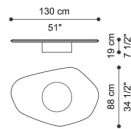

C.TUK.231.A

Central table

Standard features  
L 139 D 81 H 13 cm  
L 54.72 D 31.89 H 5.12 in

C.TUK.231.B

Central table

Standard features  
L 130 D 88 H 19 cm  
L 51.18 D 34.65 H 7.48 in

C.TUK.231.C

Central table

Standard features  
L 158 D 103 H 7 cm  
L 62.2 D 40.55 H 2.76 in

C.TUK.231.D

Central table

Standard features  
L 139 D 81 H 29 cm  
L 54.72 D 31.89 H 11.42 in

C.TUK.231.E

Central table

Standard features  
L 130 D 88 H 37 cm  
L 51.18 D 34.65 H 14.57 in

C.TUK.231.F

Central table

Standard features  
L 158 D 103 H 21 cm  
L 62.2 D 40.55 H 8.27 in