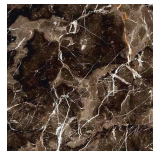

Cooper

SIDE/CENTRAL TABLES

Side table with structure in laser-cut sheet iron in the finishings from the collection.

Top in marble from the collection or in MDF veneered in essence from the collection. Available on demand in agate or onyx from the collection. Top in Black Marquina and Sahara Noir polished marble with optional partial engraved RC monogram.

Gold

Brushed
Gold

Brushed
Bronze

Brushed
Dark Bronze

Wood

Oak
Veneered
Dyed Wengé

Rose
Carbalho
Veneered

Grey
Carbalho
Veneered

Eucalyptus
Frisé
Veneered

Marble

Black
Marquinia

Black & Gold

Emperador
Dark

Travertino
Navona

Bianco
Carrara

Sahara Noir

Bamboo

Silk
Georgette
Blue

Versylis

Statuario
Venato

Onyx

White Onyx

Verde Giada
Onyx

Grey Onyx