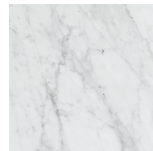

Cooper

SIDE/CENTRAL TABLES

Side table with structure in laser-cut sheet iron in the finishings from the collection.

Top in marble from the collection or in MDF veneered in essence from the collection. Available on demand in agate or onyx from the collection. Top in Black Marquina and Sahara Noir polished marble with optional partial engraved RC monogram.

Gold

Brushed
Gold

Brushed
Bronze

Brushed
Dark Bronze

Wood

Oak
Veneered
Dyed Wengé

Rose
Carbalho
Veneered

Grey
Carbalho
Veneered

Eucalyptus
Frisé
Veneered

Marble

Black
Marquinia

Black & Gold

Emperador
Dark

Travertino
Navona

Bianco
Carrara

Sahara Noir

Bamboo

Silk
Georgette
Blue

Versylis

Statuario
Venato

Onyx

White Onyx

Verde Giada
Onyx

Grey Onyx