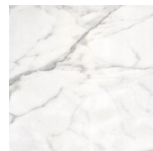

Cooper

SIDE/CENTRAL TABLES

Side table with structure in laser-cut sheet iron in the finishings from the collection.

Top in marble from the collection or in MDF veneered in essence from the collection. Available on demand in agate or onyx from the collection. Top in Black Marquina and Sahara Noir polished marble with optional partial engraved RC monogram.

Gold

Brushed
Gold

Brushed
Bronze

Brushed
Dark Bronze

Wood

Oak
Veneered
Dyed Wengé

Rose
Carbalho
Veneered

Grey
Carbalho
Veneered

Eucalyptus
Frisé
Veneered

Marble

Black
Marquinia

Black & Gold

Emperador
Dark

Travertino
Navona

Bianco
Carrara

Sahara Noir

Bamboo

Silk
Georgette
Blue

Versylis

Statuario
Venato

Onyx

White Onyx

Verde Giada
Onyx

Grey Onyx