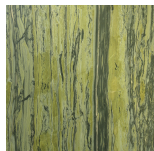

Cooper

SIDE/CENTRAL TABLES

Side table with structure in laser-cut sheet iron in the finishings from the collection.

Top in marble from the collection or in MDF veneered in essence from the collection. Available on demand in agate or onyx from the collection. Top in Black Marquina and Sahara Noir polished marble with optional partial engraved RC monogram.

Gold

Brushed
Gold

Brushed
Bronze

Brushed
Dark Bronze

Wood

Oak
Veneered
Dyed Wengé

Rose
Carbalho
Veneered

Grey
Carbalho
Veneered

Eucalyptus
Frisé
Veneered

Marble

Black
Marquinia

Black & Gold

Emperador
Dark

Travertino
Navona

Bianco
Carrara

Sahara Noir

Bamboo

Silk
Georgette
Blue

Versylis

Statuario
Venato

Onyx

White Onyx

Verde Giada
Onyx

Grey Onyx