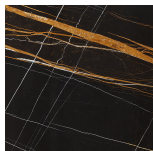

Cooper

SIDE/CENTRAL TABLES

Side table with structure in laser-cut sheet iron in the finishings from the collection.

Top in marble from the collection or in MDF veneered in essence from the collection. Available on demand in agate or onyx from the collection. Top in Black Marquina and Sahara Noir polished marble with optional partial engraved RC monogram.

Gold

Brushed
Gold

Brushed
Bronze

Brushed
Dark Bronze

Wood

Oak
Veneered
Dyed Wengé

Rose
Carbalho
Veneered

Grey
Carbalho
Veneered

Eucalyptus
Frisé
Veneered

Marble

Black
Marquinia

Black & Gold

Emperador
Dark

Travertino
Navona

Bianco
Carrara

Sahara Noir

Bamboo

Silk
Georgette
Blue

Versylis

Statuario
Venato

Onyx

White Onyx

Verde Giada
Onyx

Grey Onyx