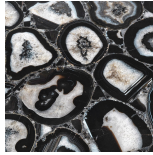

Cooper

SIDE/CENTRAL TABLES

Side table with structure in laser-cut sheet iron in the finishings from the collection.

Top in marble from the collection or in MDF veneered in essence from the collection. Available on demand in agate or onyx from the collection. Top in Black Marquina and Sahara Noir polished marble with optional partial engraved RC monogram.

Gold

Brushed
Gold

Brushed
Bronze

Brushed
Dark Bronze

Wood

Oak
Veneered
Dyed Wengé

Rose
Carbalho
Veneered

Grey
Carbalho
Veneered

Bamboo

Silk
Georgette
Blue

Versylis

Statuario
Venato

Onyx

White Onyx

Verde Giada
Onyx

Grey Onyx

Emerald
Onyx

Agate

Grey Agate

Green Agate

Black Agate