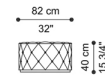

C.LIM.222.A

Square capitonné pouf

Standard features
L 50 D 50 H 40 cm
L 19.69 D 19.69 H 15.75 in

C.LIM.222.B

Square capitonné pouf

Standard features
L 80 D 80 H 40 cm
L 31.5 D 31.5 H 15.75 in

C.LIM.222.D

Octagonal capitonné pouf

Standard features
L 50 D 50 H 40 cm
L 19.69 D 19.69 H 15.75 in

C.LIM.222.E

Octagonal capitonné pouf

Standard features
L 96 D 96 H 40 cm
L 37.8 D 37.8 H 15.75 in

C.LIM.222.G

Round capitonné pouf

Standard features
dia 50 cm H 40 cm
dia 19.69 in H 15.75 in

C.LIM.222.H

Round capitonné pouf

Standard features
dia 82 cm H 40 cm
dia 32.28 in H 15.75 in

C.LIM.222.I

Round capitoné pouf

Standard features
dia 120 cm H 40 cm
dia 47.24 in H 15.75 in

C.LIM.222.J

Oval capitoné pouf