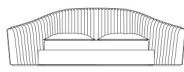

Sharpei

BEDS

Sharpei

BEDS

Bed with structure in poplar wood and foam. Upholstery in fabric or leather from the collection. Decorative metal spheres in the finishings from the collection (Brushed bronze excluded).

C.SHA.312.A

Bed for mattress 180 x 200
cm

Standard features
L 335 D 240 H 114 cm
L 131.89 D 94.49 H 44.88 in

C.SHA.312.B

Bed for mattress 200 x 200
cm

Standard features
L 335 D 240 H 114 cm
L 131.89 D 94.49 H 44.88 in

C.SHA.312.C

Bed for mattress 180 x 200
cm

Standard features
L 239 D 240 H 143 cm
L 94.09 D 94.49 H 56.3 in

C.SHA.312.D

Bed for mattress 200 x 200
cm

Standard features
L 259 D 240 H 143 cm
L 101.97 D 94.49 H 56.3 in