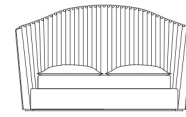

Sharpei

BEDS

Sharpei

BEDS

Bed with structure in poplar wood and foam. Upholstery in fabric or leather from the collection. Decorative metal spheres in the finishings from the collection (Brushed bronze excluded).

C.SHA.312.A

Bed for mattress 180 x 200
cm

Standard features
L 335 D 240 H 114 cm
L 131.89 D 94.49 H 44.88 in

C.SHA.312.B

Bed for mattress 200 x 200
cm

Standard features
L 335 D 240 H 114 cm
L 131.89 D 94.49 H 44.88 in

C.SHA.312.C

Bed for mattress 180 x 200
cm

Standard features
L 239 D 240 H 143 cm
L 94.09 D 94.49 H 56.3 in

C.SHA.312.D

Bed for mattress 200 x 200
cm

Standard features
L 259 D 240 H 143 cm
L 101.97 D 94.49 H 56.3 in