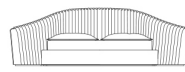

Sharpei

BEDS

Sharpei

BEDS

Bed with structure in poplar wood and foam. Upholstery in fabric or leather from the collection. Decorative metal spheres in the finishings from the collection (Brushed bronze excluded).

C.SHA.312.A

Bed for mattress 180 x 200
cm

Standard features
L 335 D 240 H 114 cm
L 131.89 D 94.49 H 44.88 in

C.SHA.312.B

Bed for mattress 200 x 200
cm

Standard features
L 335 D 240 H 114 cm
L 131.89 D 94.49 H 44.88 in

C.SHA.312.C

Bed for mattress 180 x 200
cm

Standard features
L 239 D 240 H 143 cm
L 94.09 D 94.49 H 56.3 in

C.SHA.312.D

Bed for mattress 200 x 200
cm

Standard features
L 259 D 240 H 143 cm
L 101.97 D 94.49 H 56.3 in