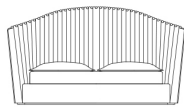

Sharpei

BEDS

Sharpei

BEDS

Bed with structure in poplar wood and foam. Upholstery in fabric or leather from the collection. Decorative metal spheres in the finishings from the collection (Brushed bronze excluded).

C.SHA.312.A

Bed for mattress 180 x 200
cm

Standard features
L 335 D 240 H 114 cm
L 131.89 D 94.49 H 44.88 in

C.SHA.312.B

Bed for mattress 200 x 200
cm

Standard features
L 335 D 240 H 114 cm
L 131.89 D 94.49 H 44.88 in

C.SHA.312.C

Bed for mattress 180 x 200
cm

Standard features
L 239 D 240 H 143 cm
L 94.09 D 94.49 H 56.3 in

C.SHA.312.D

Bed for mattress 200 x 200
cm

Standard features
L 259 D 240 H 143 cm
L 101.97 D 94.49 H 56.3 in