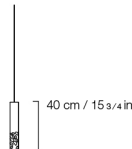

Kioga

CHANDELIERS

Chandelier made with a laser-cut brass pole (thickness: 20 mm). Illumination with E14 LED bulb.

○ 7 cm / 2.76 in

C.KIO.611.A

Ceiling lamp

Standard features
dia 7 cm H 60 cm
dia 2.76 in H 23.62 in

○ 7 cm / 2.76 in

C.KIO.611.B

Ceiling lamp

Standard features
dia 7 cm H 40 cm
dia 2.76 in H 15.75 in