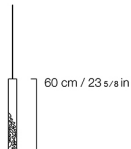

Kioga

CHANDELIERS

Chandelier made with a laser-cut brass pole (thickness: 20 mm). Illumination with E14 LED bulb.

○ 7 cm / 2.76 in

C.KIO.611.A

Ceiling lamp

Standard features
dia 7 cm H 60 cm
dia 2.76 in H 23.62 in

○ 7 cm / 2.76 in

C.KIO.611.B

Ceiling lamp

Standard features
dia 7 cm H 40 cm
dia 2.76 in H 15.75 in