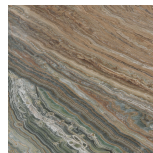

B-52

CONSOLES

B-52

CONSOLES

Console with base in metal in the brushed finishings from the collection (Gold finishing available as optional). Top in multilayer wood veneered in glossy Oak Dyed Wengé or in marble from the collection. Available on demand in onyx from the collection.

Gold

Wood

Oak
Veneered
Dyed Wengé

Marble

Black
Marquina

Black & Gold

Emperador
Dark

Travertino
Navona

Bianco
Carrara

Sahara Noir

Bamboo

Silk
Georgette
Blue

Versylis

Statuario
Venato

Onyx

White Onyx

Verde Giada
Onyx

Grey Onyx

Emerald
Onyx