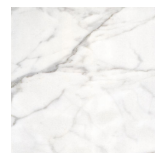

B-52

CONSOLES

B-52

CONSOLES

Console with base in metal in the brushed finishings from the collection (Gold finishing available as optional). Top in multilayer wood veneered in glossy Oak Dyed Wengé or in marble from the collection. Available on demand in onyx from the collection.

Gold

Wood

Oak
Veneered
Dyed Wengé

Marble

Black
Marquina

Black & Gold

Emperador
Dark

Travertino
Navona

Bianco
Carrara

Sahara Noir

Bamboo

Silk
Georgette
Blue

Versylis

Statuario
Venato

Onyx

White Onyx

Verde Giada
Onyx

Grey Onyx

Emerald
Onyx