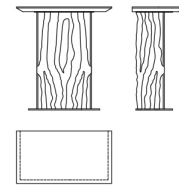

B-52

CONSOLES

B-52

CONSOLES

Console with base in metal in the brushed finishings from the collection (Gold finishing available as optional). Top in multilayer wood veneered in glossy Oak Dyed Wengé or in marble from the collection. Available on demand in onyx from the collection.

C.B52.521.A

Console

C.B52.521.B

Console

C.B52.521.C

Console

Standard features
L 170 D 40 H 87 cm
L 66.93 D 15.75 H 34.25 in

Standard features
L 100 D 40 H 87 cm
L 39.37 D 15.75 H 34.25 in

Standard features
L 80 D 40 H 87 cm
L 31.5 D 15.75 H 34.25 in

B-52

CONSOLES

STRUCTURE

Metal

Brushed
Gold

Brushed
Bronze

Brushed
Dark Bronze