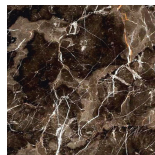

B-52

CONSOLES

B-52

CONSOLES

Console with base in metal in the brushed finishings from the collection (Gold finishing available as optional). Top in multilayer wood veneered in glossy Oak Dyed Wengé or in marble from the collection. Available on demand in onyx from the collection.

Gold

Wood

Oak
Veneered
Dyed Wengé

Marble

Black
Marquina

Black & Gold

Emperador
Dark

Travertino
Navona

Bianco
Carrara

Sahara Noir

Bamboo

Silk
Georgette
Blue

Versylis

Statuario
Venato

Onyx

White Onyx

Verde Giada
Onyx

Grey Onyx

Emerald
Onyx