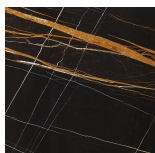

B-52

CONSOLES

B-52

CONSOLES

Console with base in metal in the brushed finishings from the collection (Gold finishing available as optional). Top in multilayer wood veneered in glossy Oak Dyed Wengé or in marble from the collection. Available on demand in onyx from the collection.

Gold

Wood

Oak
Veneered
Dyed Wengé

Marble

Black
Marquina

Black & Gold

Emperador
Dark

Travertino
Navona

Bianco
Carrara

Sahara Noir

Bamboo

Silk
Georgette
Blue

Versylis

Statuario
Venato

Onyx

White Onyx

Verde Giada
Onyx

Grey Onyx

Emerald
Onyx