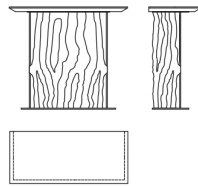

B-52

CONSOLES

B-52

CONSOLES

Console with base in metal in the brushed finishings from the collection (Gold finishing available as optional). Top in multilayer wood veneered in glossy Oak Dyed Wengé or in marble from the collection. Available on demand in onyx from the collection.

C.B52.521.A

Console

C.B52.521.B

Console

C.B52.521.C

Console

Standard features
L 170 D 40 H 87 cm
L 66.93 D 15.75 H 34.25 in

Standard features
L 100 D 40 H 87 cm
L 39.37 D 15.75 H 34.25 in

Standard features
L 80 D 40 H 87 cm
L 31.5 D 15.75 H 34.25 in

B-52

CONSOLES

STRUCTURE

Metal

Brushed
Gold

Brushed
Bronze

Brushed
Dark Bronze