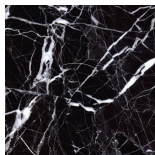

B-52

CONSOLES

B-52

CONSOLES

Console with base in metal in the brushed finishings from the collection (Gold finishing available as optional). Top in multilayer wood veneered in glossy Oak Dyed Wengé or in marble from the collection. Available on demand in onyx from the collection.

Standard features
L 80 D 40 H 87 cm
L 31.5 D 15.75 H 34.25 in

B-52

CONSOLES

STRUCTURE

Metal

Brushed
Gold

Brushed
Bronze

Brushed
Dark Bronze

Gold

Wood

Oak
Veneered
Dyed Wengé

Marble

Black
Marquina

Black & Gold

Emperador
Dark

Travertino
Navona