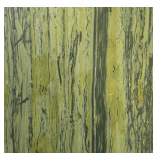

B-52

CONSOLES

B-52

CONSOLES

Console with base in metal in the brushed finishings from the collection (Gold finishing available as optional). Top in multilayer wood veneered in glossy Oak Dyed Wengé or in marble from the collection. Available on demand in onyx from the collection.

Gold

Wood

Oak
Veneered
Dyed Wengé

Marble

Black
Marquina

Black & Gold

Emperador
Dark

Travertino
Navona

Bianco
Carrara

Sahara Noir

Bamboo

Silk
Georgette
Blue

Versylis

Statuario
Venato

Onyx

White Onyx

Verde Giada
Onyx

Grey Onyx

Emerald
Onyx