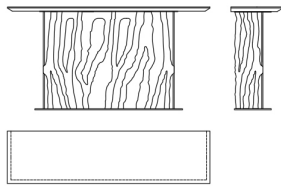

B-52

CONSOLES

B-52

CONSOLES

Console with base in metal in the brushed finishings from the collection (Gold finishing available as optional). Top in multilayer wood veneered in glossy Oak Dyed Wengé or in marble from the collection. Available on demand in onyx from the collection.

C.B52.521.A

Console

C.B52.521.B

Console

C.B52.521.C

Console

Standard features
L 170 D 40 H 87 cm
L 66.93 D 15.75 H 34.25 in

Standard features
L 100 D 40 H 87 cm
L 39.37 D 15.75 H 34.25 in

Standard features
L 80 D 40 H 87 cm
L 31.5 D 15.75 H 34.25 in

B-52

CONSOLES

STRUCTURE

Metal

Brushed
Gold

Brushed
Bronze

Brushed
Dark Bronze